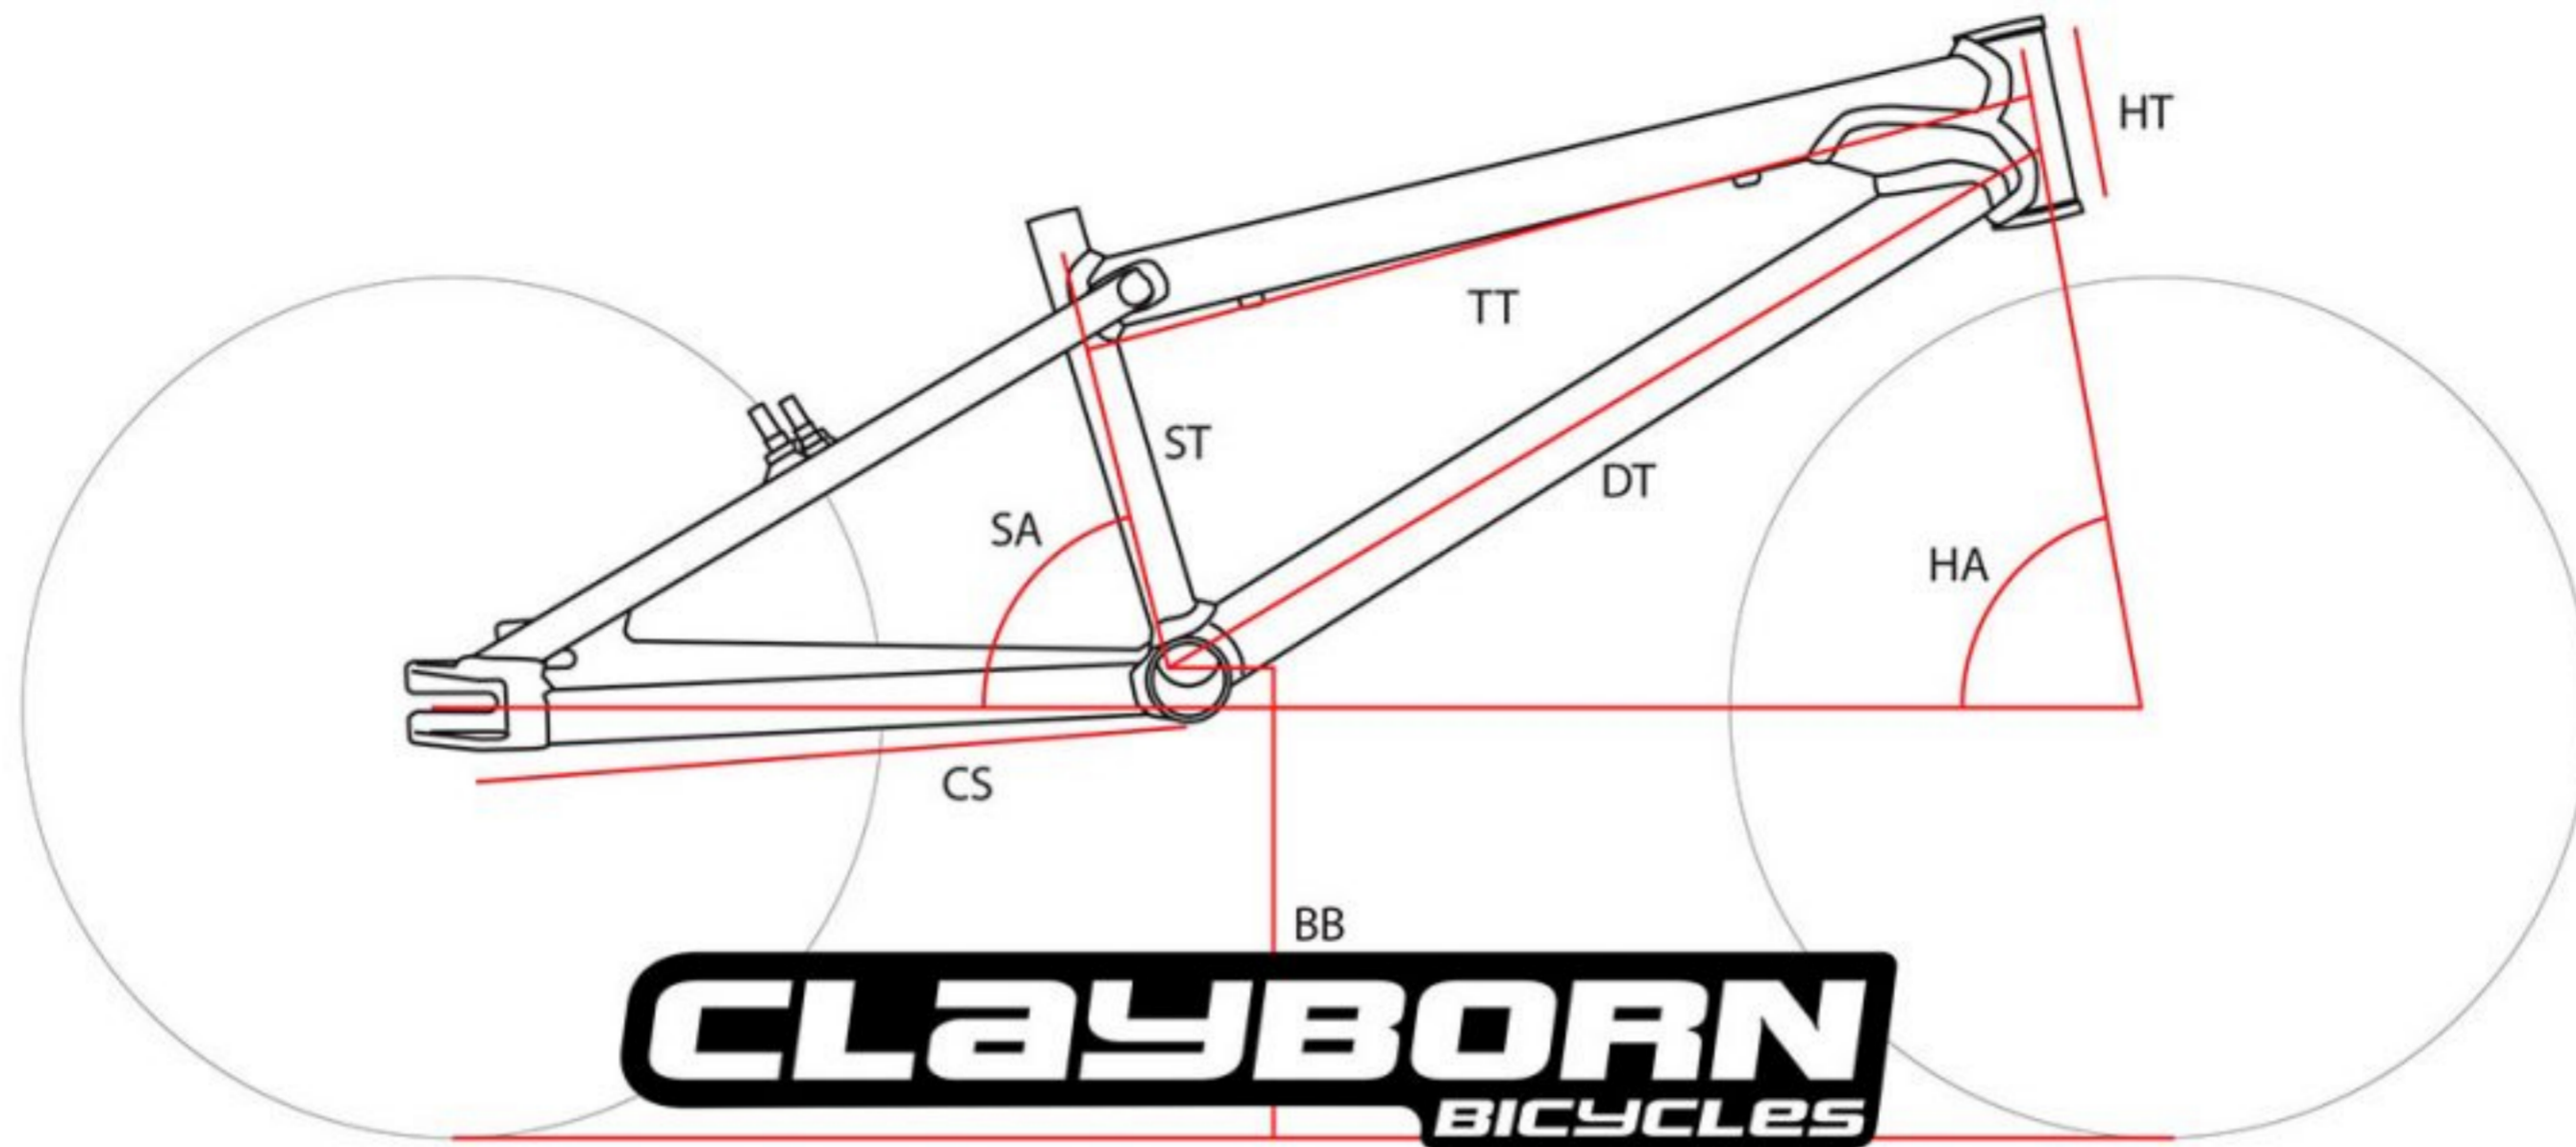

# Clayborn BMX Frame Specs

| Frame Size          | Top Tube | Head Angle | Chainstay    | Seat Tube | Head Tube | Seat Angle | BB Height*    | Rider Area | Weight** |
|---------------------|----------|------------|--------------|-----------|-----------|------------|---------------|------------|----------|
| Mini 20"            | 17.5     | 72.5       | 12.5 / 13.75 | 22.2      | 1         | 69         | 10-7/8"       | 19         | 2.1      |
| Junior 20"          | 18.25    | 72.5       | 12.5 / 13.75 | 22.2      | 1         | 69         | 10-7/8"       | 20         | 2.5      |
| Expert 20"          | 19.25    | 73         | 13.25 / 14.5 | 22.2      | 1         | 70         | 11.0"         | 20.5       | 2.7      |
| Expert XL 20"       | 20.25    | 73         | 13.25 / 14.5 | 26.8      | 1-1/8     | 71         | 11.0" - 11.2" | 21.5       | 3.0      |
| Pro 20"             | 20.75    | 74         | 14 / 15.25   | 26.8      | 1-1/8     | 72         | 11.5" - 11.7" | 22.5       | 3.7      |
| Pro XL 20"          | 21.25    | 74         | 14.5 / 15.75 | 26.8      | 1-1/8     | 72         | 11.5" - 11.7" | 22.75      | 3.7      |
| Pro XXL 20"         | 21.5     | 74         | 14.5 / 15.75 | 26.8      | 1-1/8     | 72.5       | 11.5" - 11.7" | 23         | 3.8      |
| Pro XXXL 20"        | 22       | 74         | 14.5 / 15.75 | 26.8      | 1-1/8     | 72.5       | 11.5" - 11.7" | 23.5       | 3.85     |
| Junior Cruiser 24"  | 18.4     | 72.5       | 14.4 / 15.74 | 22.2      | 1         | 70         | 11.1"         | 21         | 2.55     |
| Expert Cruiser 24"  | 20       | 73         | 14.4 / 15.74 | 22.2      | 1         | 70         | 11.5"         | 22.5       | 2.8      |
| Pro XL Cruiser 24"  | 21.5     | 73.5       | 14.5 / 15.75 | 26.8      | 1-1/8     | 71         | 11.5" - 11.7" | 24         | 3.85     |
| Pro XXL Cruiser 24" | 22       | 73.5       | 14.5 / 15.75 | 26.8      | 1-1/8     | 71         | 11.5" - 11.7" | 24.5       | 3.9      |
| Pro Cruiser         | 20.5     | 73.5       | 14.5 / 15.75 | 26.8      | 1-1/8     | 71         | 11.5" - 11.7" | 23.5       | 3.8      |
| Pro OS20            | 20.75    | 74         | 14 / 15.25   | 26.8      | 1-1/8     | 72         |               |            |          |
| Pro XL OS20         | 21.25    | 74         | 14.5 / 15.75 | 26.8      | 1-1/8     | 72         | 11.375"*****  | 23.75      | 3.7      |
| Pro XXL OS20        | 21.5     | 74         | 14.5 / 15.75 | 26.8      | 1-1/8     | 72.5       | 11.375"*****  | 24         | 3.8      |
| Pro XXXL OS20       | 22       | 74         | 14.5 / 15.75 | 26.8      | 1-1/8     | 72.5       |               | 24.25      | 3.9      |